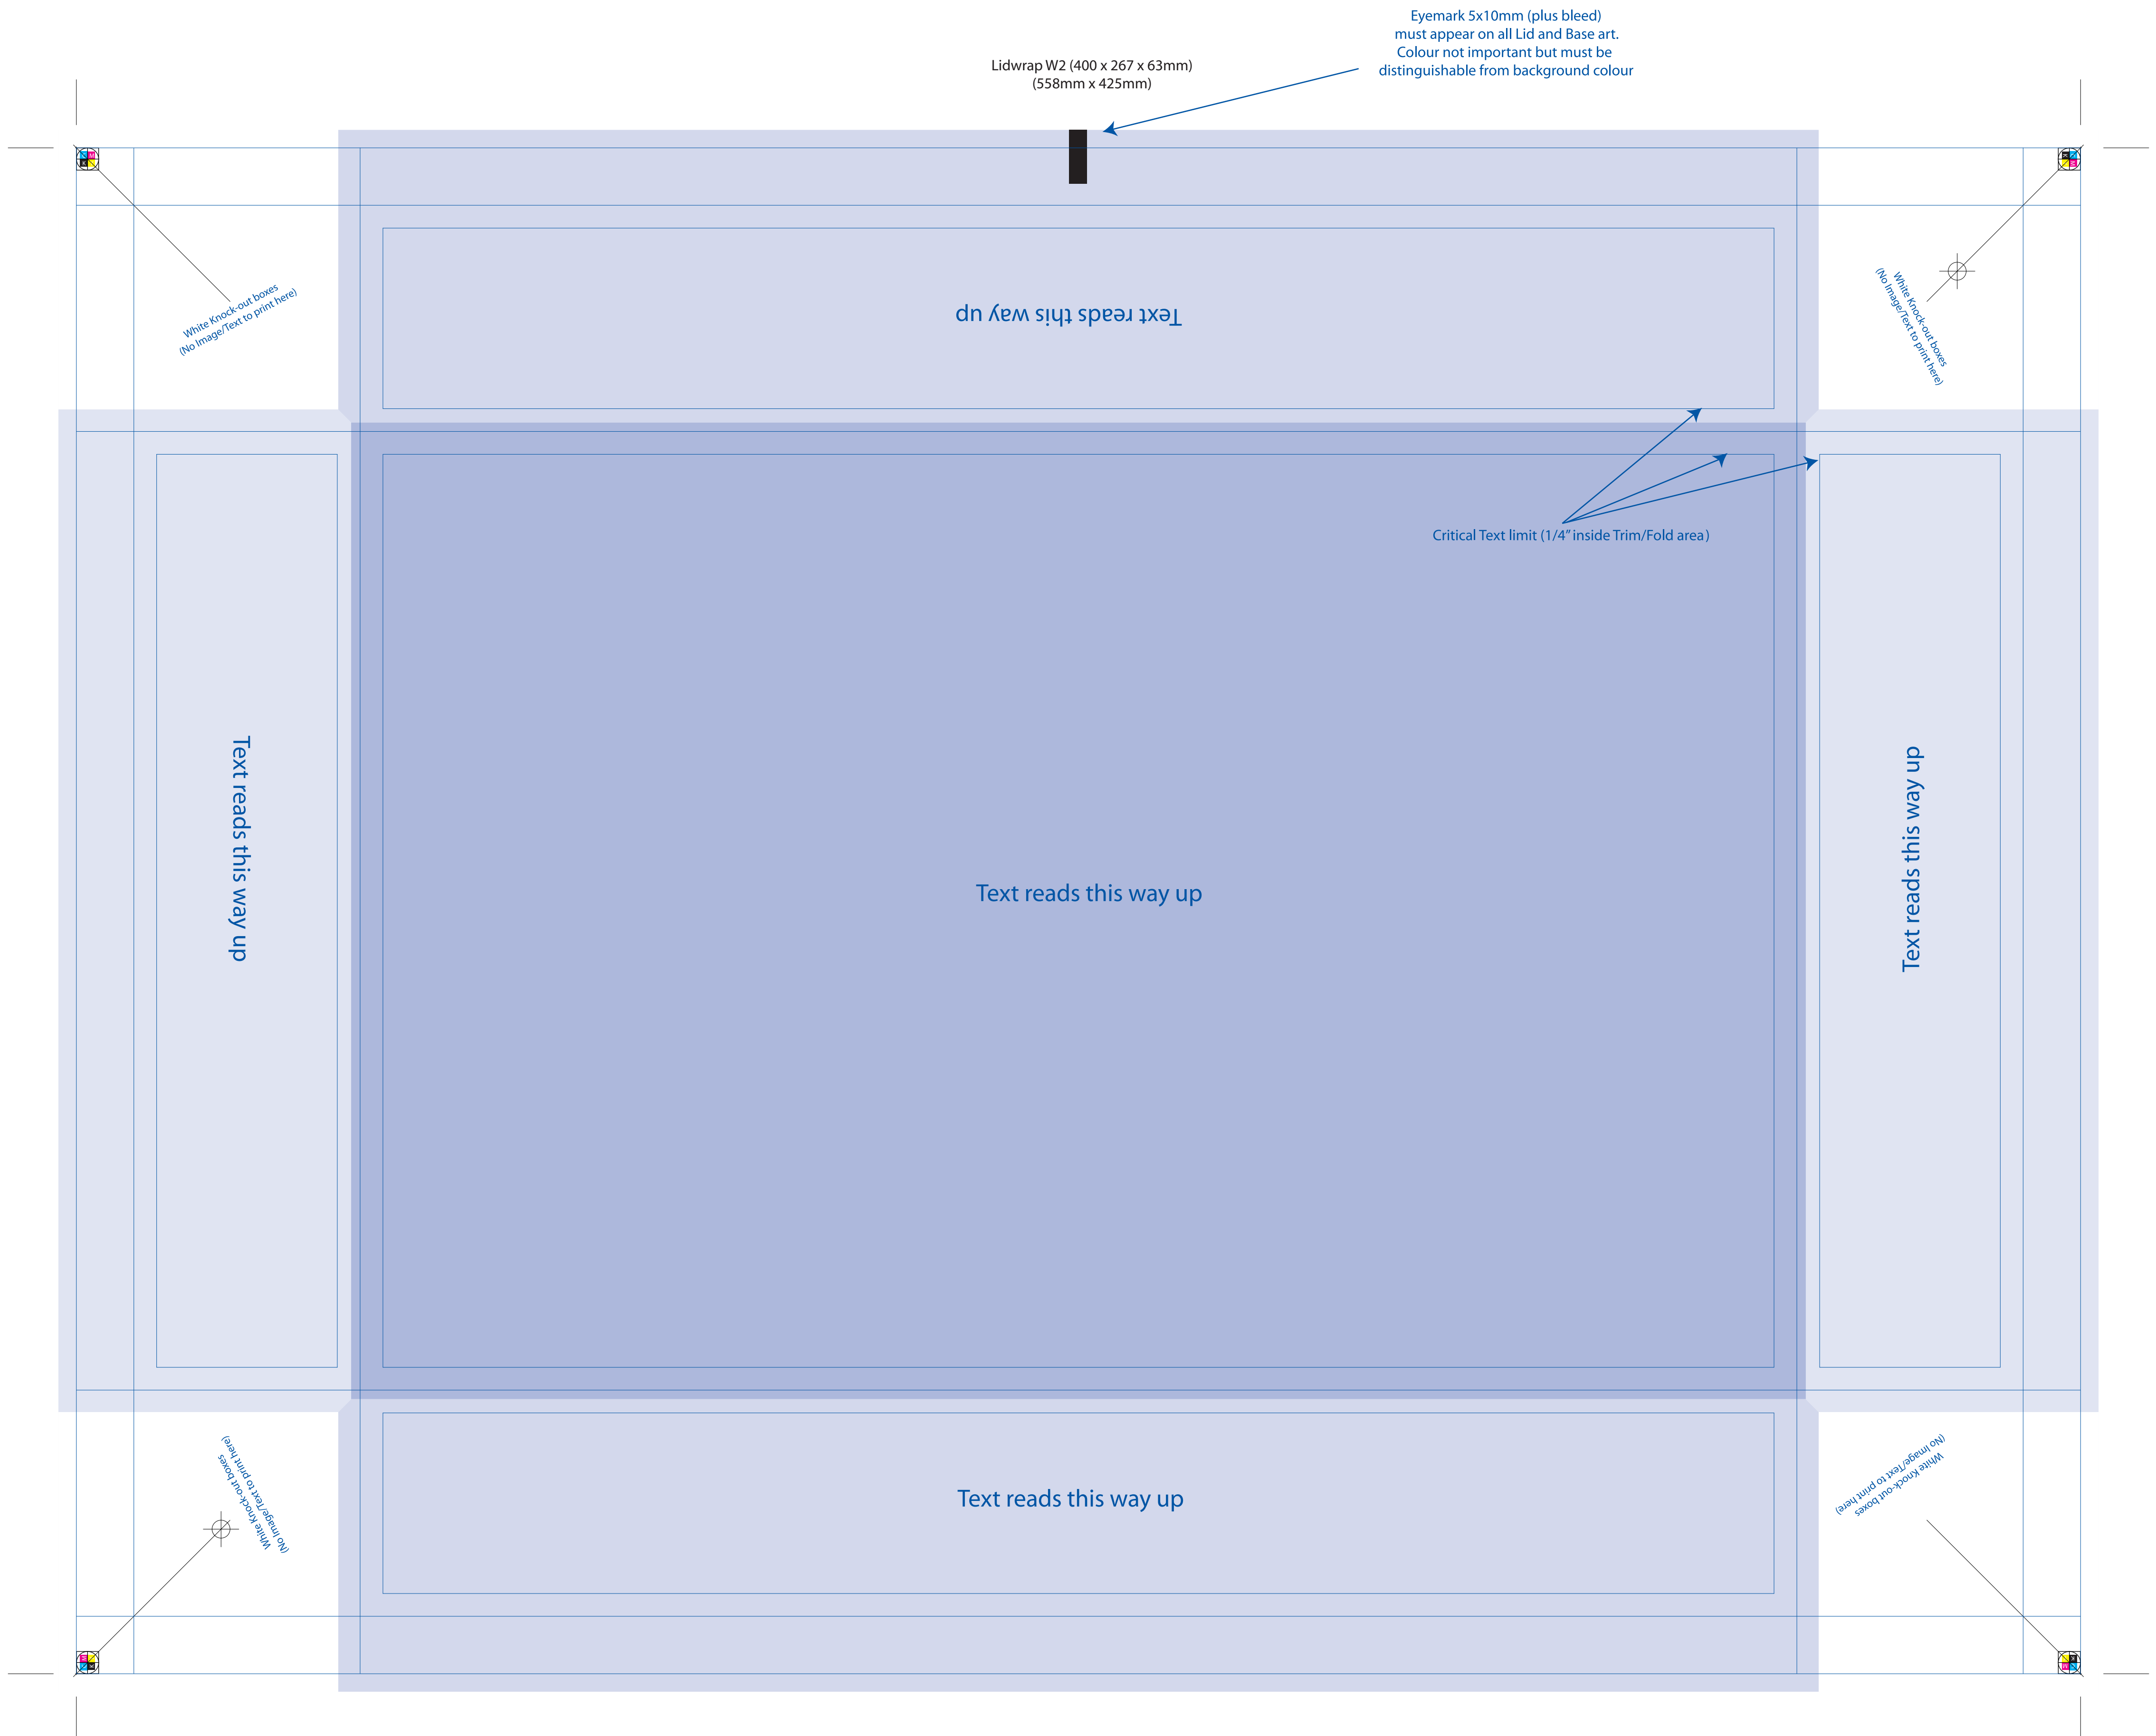

# Lijia Game Production Co.,Ltd

Lidwrap W2 (400 x 267 x 63mm)  
(558mm x 425mm)

Eyemark 5x10mm (plus bleed)  
must appear on all Lid and Base art.  
Colour not important but must be  
distinguishable from background colour

White knock-out boxes  
(No Image/Text to print here)

White knock-out boxes  
(No Image/Text to print here)

Text reads this way up

Critical Text limit (1/4" inside Trim/Fold area)

Text reads this way up

Text reads this way up

Text reads this way up

White knock-out boxes  
(No Image/Text to print here)

White knock-out boxes  
(No Image/Text to print here)

Text reads this way up