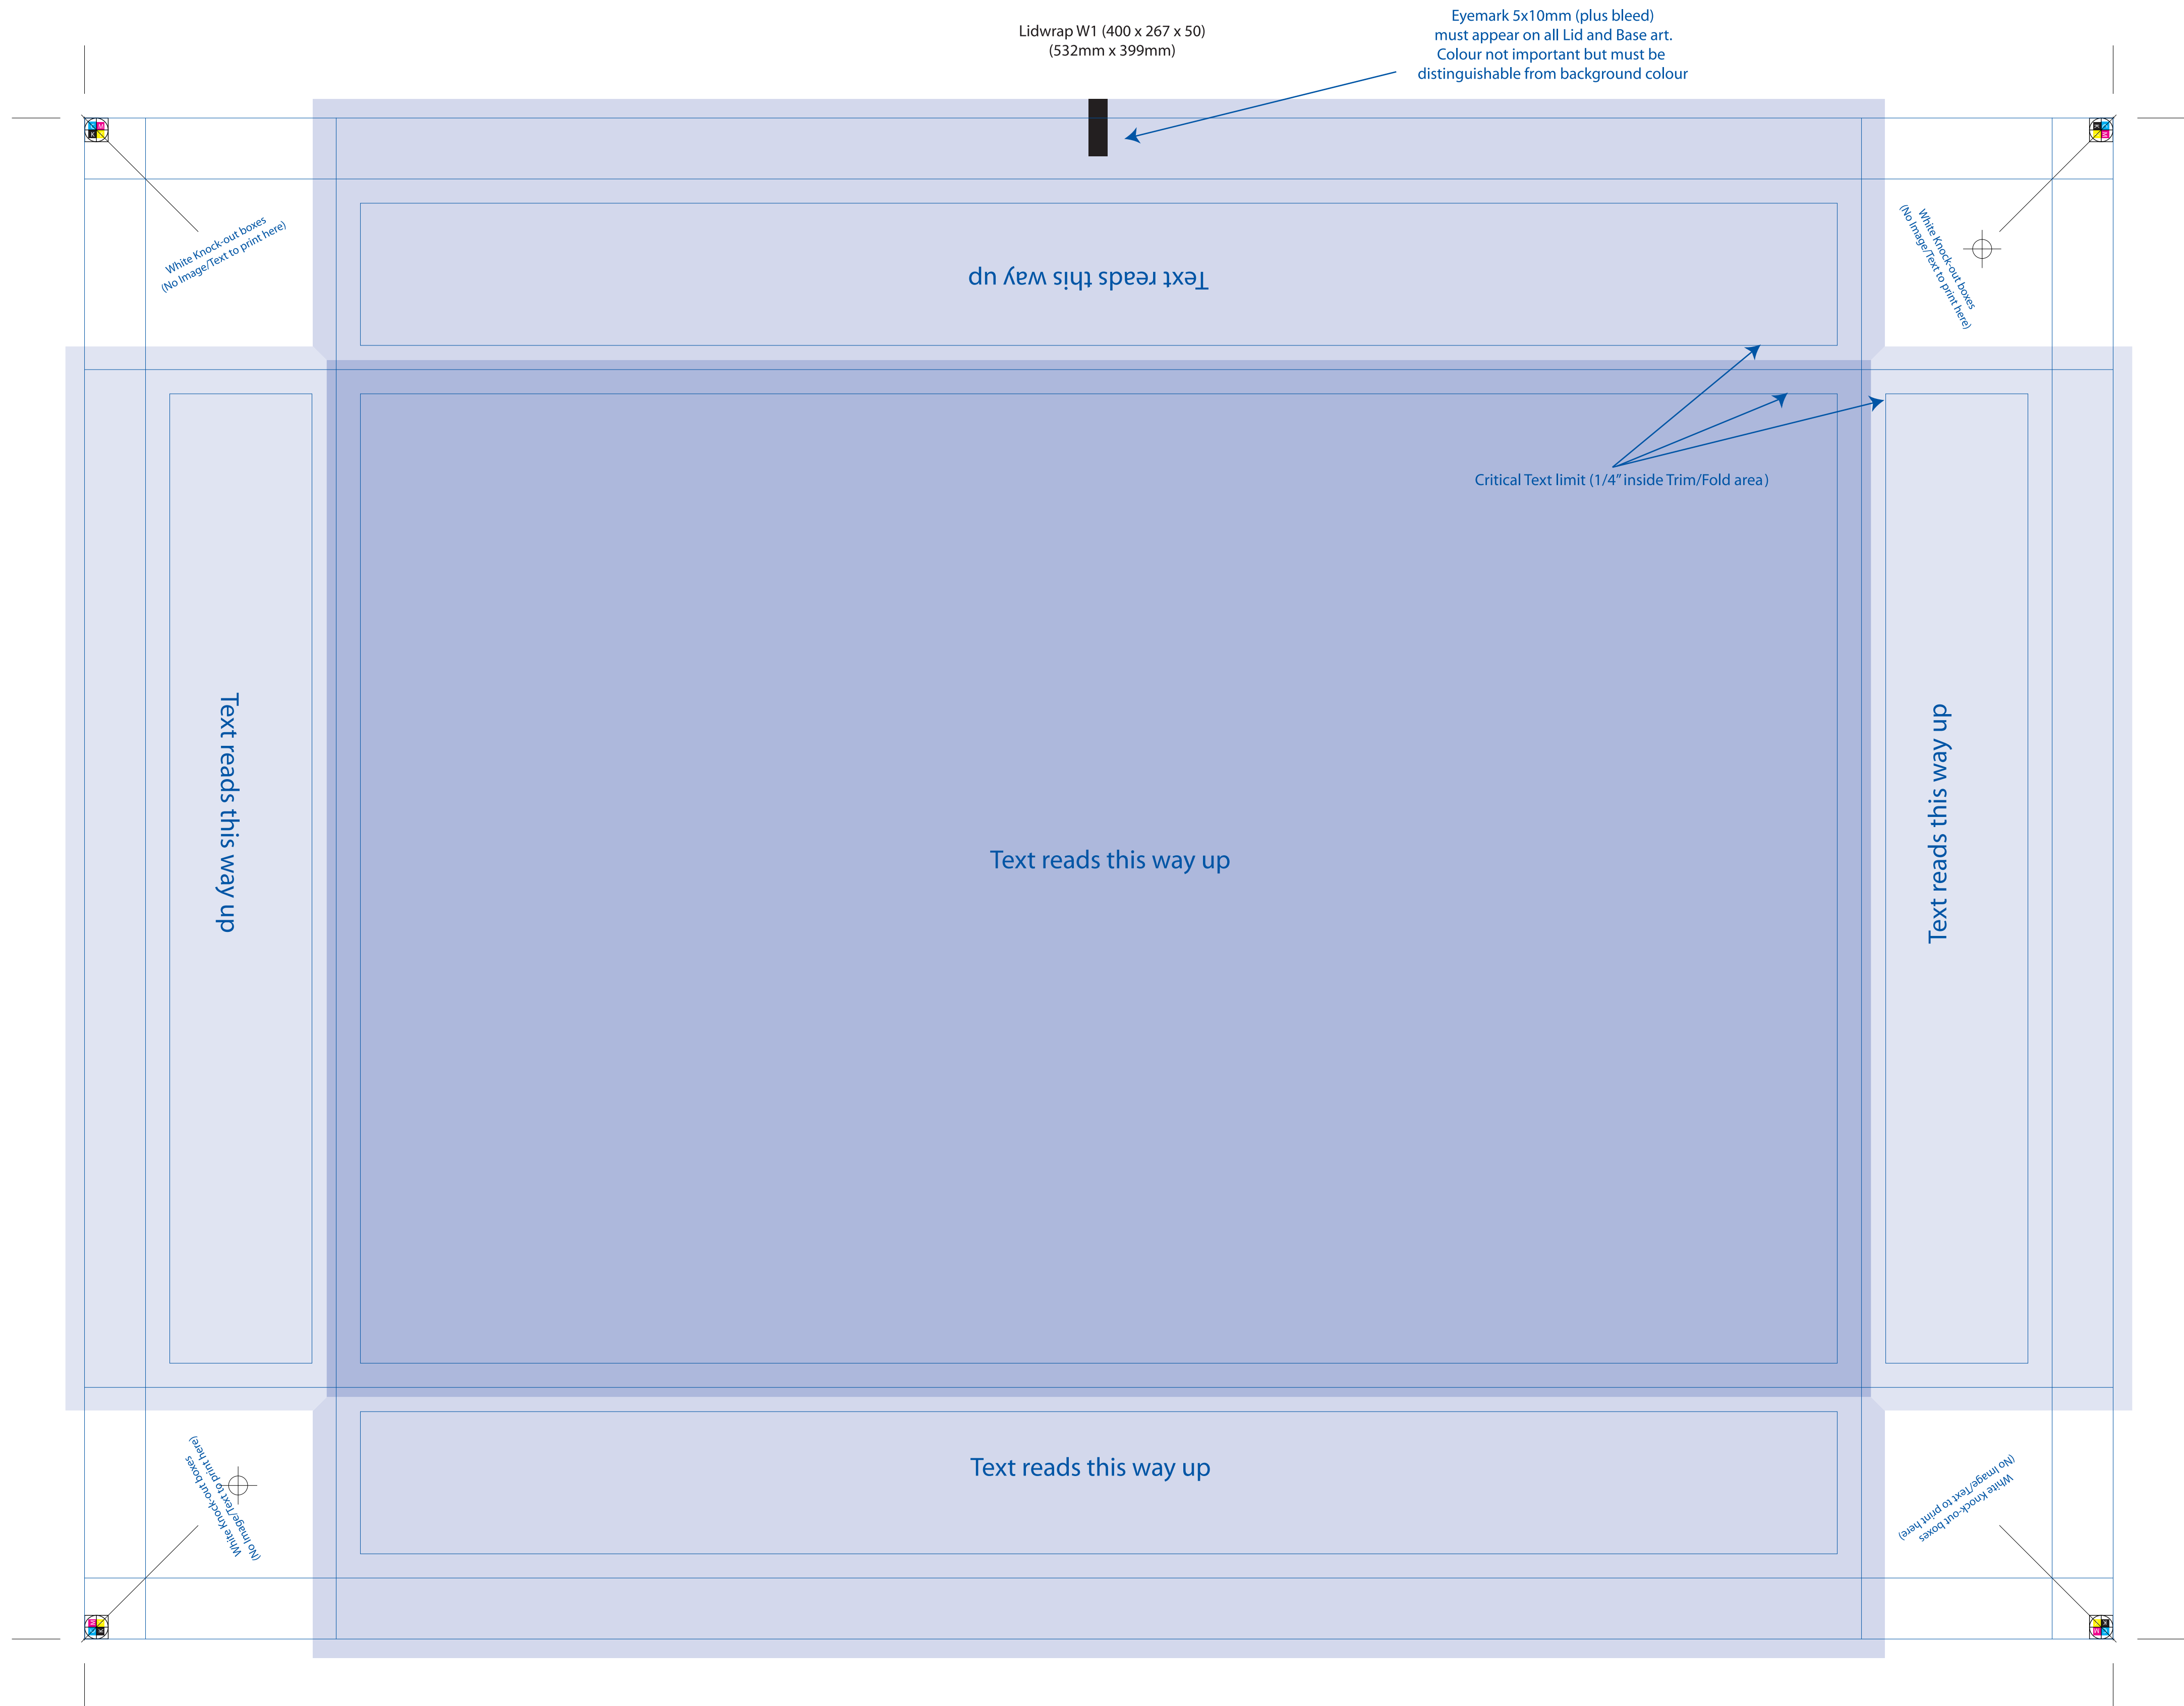

Lijia Game Production Co.,Ltd

Lidwrap W1 (400 x 267 x 50)
(532mm x 399mm)

Eyemark 5x10mm (plus bleed)
must appear on all Lid and Base art.
Colour not important but must be
distinguishable from background colour

White Knock-out boxes
(No Image/Text to print here)

White Knock-out boxes
(No Image/Text to print here)

Text reads this way up

Critical Text limit (1/4" inside Trim/Fold area)

Text reads this way up

Text reads this way up

Text reads this way up

White Knock-out boxes
(No Image/Text to print here)

White Knock-out boxes
(No Image/Text to print here)

Text reads this way up