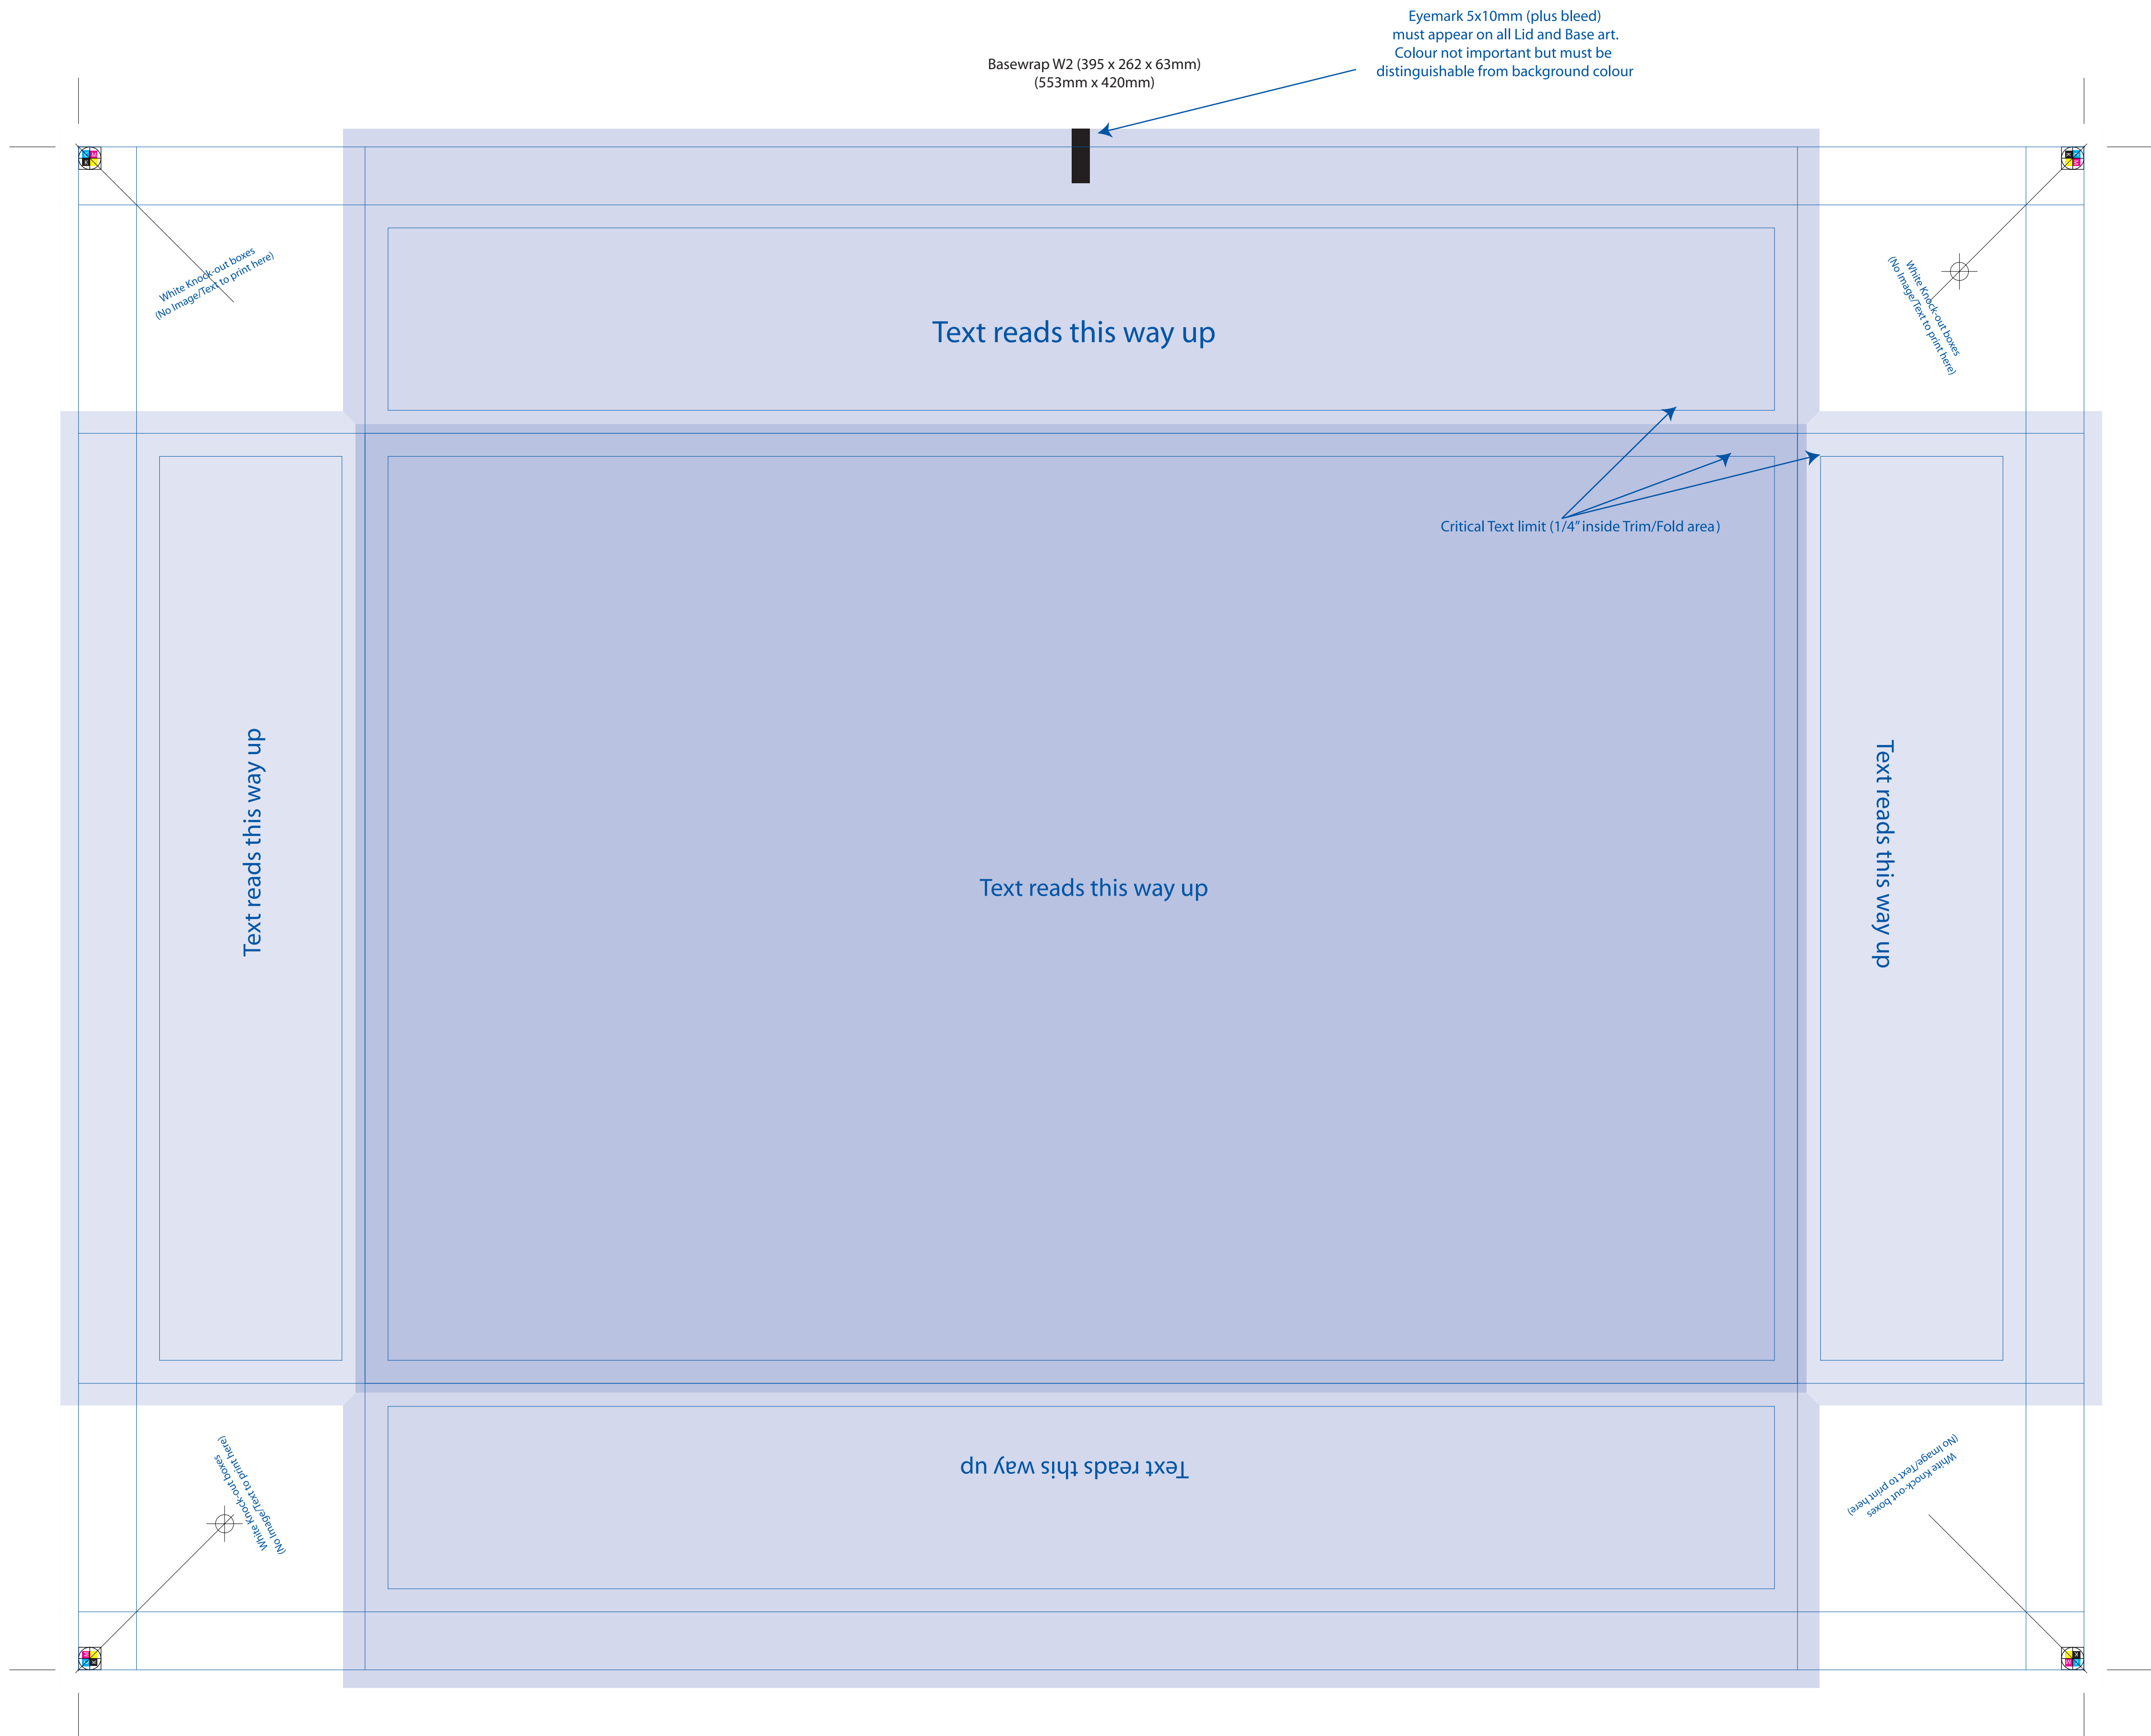

Lijia Game Production Co.,Ltd

Basewrap W2 (395 x 262 x 63mm)
(553mm x 420mm)

Eyemark 5x10mm (plus bleed)
must appear on all Lid and Base art.
Colour not important but must be
distinguishable from background colour

White Knock-out boxes
(No Image/Text to print here)

White Knock-out boxes
(No Image/Text to print here)

Text reads this way up

Critical Text limit (1/4" inside Trim/Fold area)

Text reads this way up

Text reads this way up

Text reads this way up

White Knock-out boxes
(No Image/Text to print here)

White Knock-out boxes
(No Image/Text to print here)

Text reads this way up